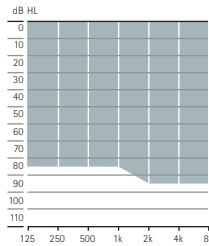

Mild to severe hearing loss.