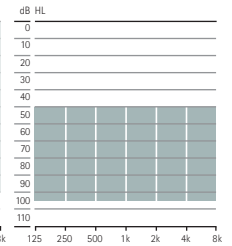

The Bluetooth® word mark and logos are registered trademarks owned by the Bluetooth SIG, Inc.
IOS is a trademark of Cisco, Inc.
Android is a trademark of Google, Inc.

Acoustic coupling

Length	S Receiver	M Receiver	P Receiver	UP Receiver
Available in four different lengths (0, 1, 2, 3), left and right	•	•	•	•
Dome				
Cap dome	•	•	•	
Open dome Available in three sizes (S, M, L)	•	•	•	
Vented dome Available in three sizes (S, M, L)	•	•	•	
Power dome Available in three sizes (S, M, L)	•	•	•	
SlimTip*				
Acrylic	•	•	•	
Silicone	•	•	•	
cShell				
Acrylic	•	•	•	•
Titanium	•	•	•	•
Fitting ranges				

Mild to moderately-severe hearing loss.

Mild to severe hearing loss.

Mild to severe hearing loss.

Moderate to profound hearing loss.

*Available with extra canal length option

life is on

At Phonak, we believe that well-hearing equates to well-being and is essential to living life to the fullest. For more than 70 years, we have remained passionate about creating a world where 'life is on' for everyone. Our innovative hearing solutions are designed for people of all ages and all degrees of hearing loss, to connect socially, thrive mentally and emotionally.