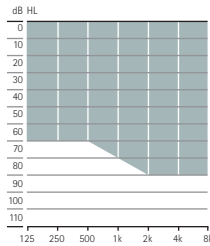

The Bluetooth® word mark and logos are registered trademarks owned by the Bluetooth SIG, Inc.
IOS is a trademark of Cisco, Inc.
Android is a trademark of Google, Inc.

Acoustic coupling

Length	S Receiver	M Receiver	P Receiver	UP Receiver
Available in four different lengths (0, 1, 2, 3), left and right	•	•	•	•
Dome				
Cap dome	•	•	•	
Open dome Available in three sizes (S, M, L)	•	•	•	
Vented dome Available in three sizes (S, M, L)	•	•	•	
Power dome Available in three sizes (S, M, L)	•	•	•	
SlimTip*				
Acrylic	•	•	•	
Silicone	•	•	•	
cShell				
Acrylic	•	•	•	•
Titanium	•	•	•	•
Fitting ranges				