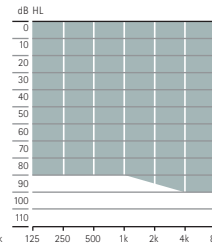

The Bluetooth® word mark and logos are registered trademarks owned by the Bluetooth SIG, Inc.
IOS is a trademark of Cisco, Inc.
Android is a trademark of Google, Inc.

Acoustic coupling

Length	S Receiver	M Receiver	P Receiver	UP Receiver
Available in four different lengths (0, 1, 2, 3), left and right	•	•	•	•
Dome				
Cap dome	•	•	•	
Open dome Available in three sizes (S, M, L)	•	•	•	
Vented dome Available in three sizes (S, M, L)	•	•	•	
Power dome Available in three sizes (S, M, L)	•	•	•	
SlimTip*				
Acrylic	•	•	•	
Silicone	•	•	•	
cShell				
Acrylic	•	•	•	•
Titanium	•	•	•	•
Fitting ranges				

Mild to moderately-severe hearing loss.

Mild to severe hearing loss.

Mild to severe hearing loss.

Moderate to profound hearing loss.

*Available with extra canal length option

life is on

At Phonak, we believe that well-hearing equates to well-being and is essential to living life to the fullest. For more than 70 years, we have remained passionate about creating a world where 'life is on' for everyone. Our innovative hearing solutions are designed for people of all ages and all degrees of hearing loss, to connect socially, thrive mentally and emotionally.