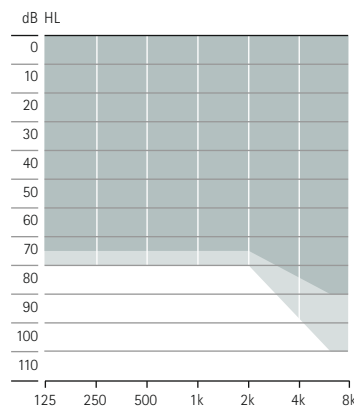

## Fitting ranges

Mild to moderately-severe hearing loss, all audiometric configurations

Sky M-PR  
Sky M-PR Trial  
M90/M70/M50/M30

Battery	built-in rechargeable
Multi-function button	•
Telecoil	•
Bluetooth®	•
Nano coating	•
IP rating	IP68
Dimensions	L x W x D
	36.7 x 16.4 x 8.5 (1.44 x 0.65 x 0.33")
	Weight
	3.71 g / 0.131 oz
Charging times	3 h
	1.5 h
	10 min.

	SlimTube 4.0	HE11 680
Max. Power Output (dB SPL) 2 cc coupler	127	130
Max. gain (dB) 2 cc coupler	60	66
Frequency range (Hz)	<100 - 7000	<100 - 6800

Mild to severe hearing loss, all audiometric configurations

Sky M-SP  
Sky M-SP Trial  
M90/M70/M50/M30

Battery	13
Multi-function button	•
Telecoil	•
Bluetooth®	•
Nano coating	•
IP rating	IP68
Dimensions	L x W x D
	40 x 16.9 x 8.5 (1.57 x 0.67 x 0.33")
	Weight
	4.4 g / 0.155 oz
Charging times	0% to 100%
	0% to 80%
	30 min. fitting