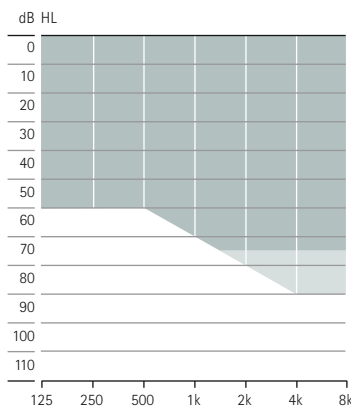

# Product description

Sky M-M  
Sky M-M Trial  
M90/M70/M50/M30

Battery	312
Multi-function button	•
Telecoil	•
Bluetooth®	•
Nano coating	•
IP rating	IP68
Dimensions	L x W x D
	31.3 x 14.1 x 7.3 (1.23 x 0.56 x 0.29")
	Weight
	2.18 g / 0.077 oz
Charging times	0% to 100%
	0% to 80%
	30 min. fitting

	SlimTube 4.0	HE11 680
Max. Power Output (dB SPL) 2 cc coupler	122	128
Max. gain (dB) 2 cc coupler	58	63
Frequency range (Hz)	<100 - 6500	<100 - 8000
Working current (mA)	1.5	1.6

## Fitting ranges

Mild to moderately-severe hearing loss, all audiometric configurations

Sky M-PR  
Sky M-PR Trial  
M90/M70/M50/M30

Battery	built-in rechargeable
Multi-function button	•
Telecoil	•
Bluetooth®	•
Nano coating	•
IP rating	IP68
Dimensions	L x W x D
	36.7 x 16.4 x 8.5 (1.44 x 0.65 x 0.33")
	Weight
	3.71 g / 0.131 oz
Charging times	3 h
	1.5 h
	10 min.