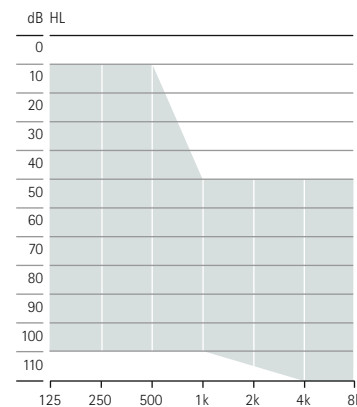

Mild to profound hearing loss, all audiometric configurations

■ SlimTube 4.0
■ HE11 680